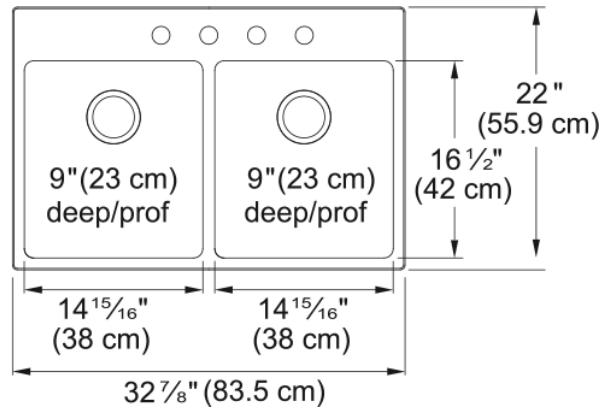

## Brookmore Drop In Sink - BDL2233-9-4N | 101.0637.024

#### Product Dimensions

Exterior size: right to left	32.874
Exterior size: front to back	22.008
Large bowl size: right to left	14.961
Large bowl size: front to back	16.535
Large bowl: depth	9.055
Small bowl size: right to left	14.961
Small bowl size: front to back	16.535
Small bowl: depth	9.055

#### Installation

Minimum cabinet size	36"
----------------------	-----