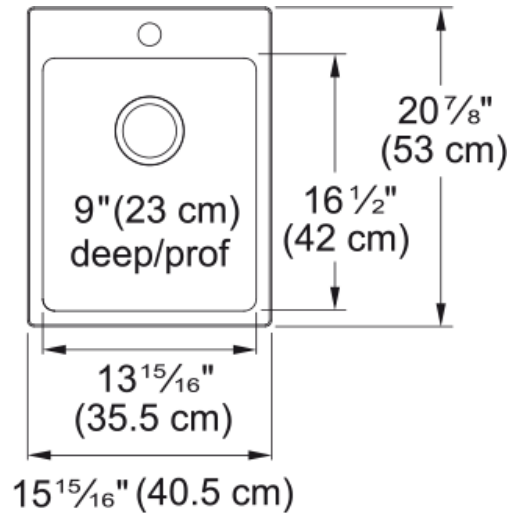

## Brookmore Drop In Sink - BSL2116-9-1N | 101.0636.973

### Technical Data

#### Product Dimensions

Exterior size: right to left	15.945
Exterior size: front to back	20.866
Large bowl size: right to left	14.016
Large bowl size: front to back	16.535
Large bowl: depth	9.055

#### Installation

Minimum cabinet size	18"
----------------------	-----