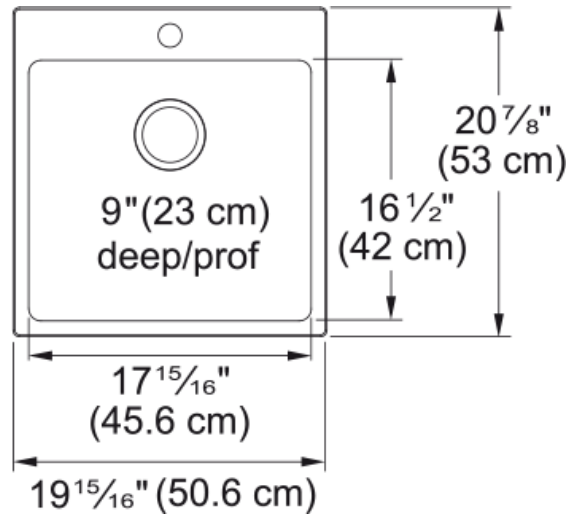

Brookmore Drop In Sink - BSL2120-9-1N | 101.0636.977

Technical Data

Aspect

Sink type	Sink
Type of material	Stainless steel
Number of bowls	1
Color	Steel
Surface finish	Pearl

Product Dimensions

Exterior size: right to left	19.921
Exterior size: front to back	20.866
Large bowl size: right to left	17.953
Large bowl size: front to back	16.535
Large bowl: depth	9.055

Installation

Minimum cabinet size	24"
----------------------	-----

Product specifications

Installation type	Topmount / drop in
Drain hole	3 1/2"
Position of drainer	No drainer

Product identification

Product brand	Kindred
Collection	Brookmore
Certified by	IAPMO