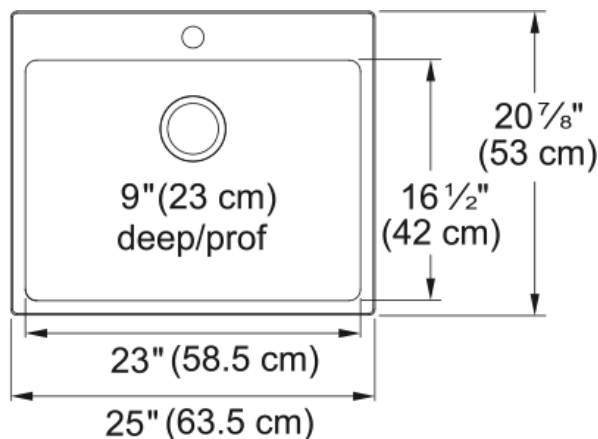

Brookmore Drop In Sink - BSL2125-9-1N | 101.0636.983

Technical Data

Aspect

| | |
|------------------|-----------------|
| Sink type | Sink |
| Type of material | Stainless steel |
| Number of bowls | 1 |
| Color | Steel |
| Surface finish | Pearl |

Product Dimensions

| | |
|--------------------------------|--------|
| Exterior size: right to left | 25 |
| Exterior size: front to back | 20.866 |
| Large bowl size: right to left | 23.031 |
| Large bowl size: front to back | 16.535 |
| Large bowl: depth | 9.055 |

Installation

| | |
|----------------------|-----|
| Minimum cabinet size | 27" |
|----------------------|-----|

Product specifications

| | |
|---------------------|--------------------|
| Installation type | Topmount / drop in |
| Drain hole | 3 1/2" |
| Position of drainer | No drainer |