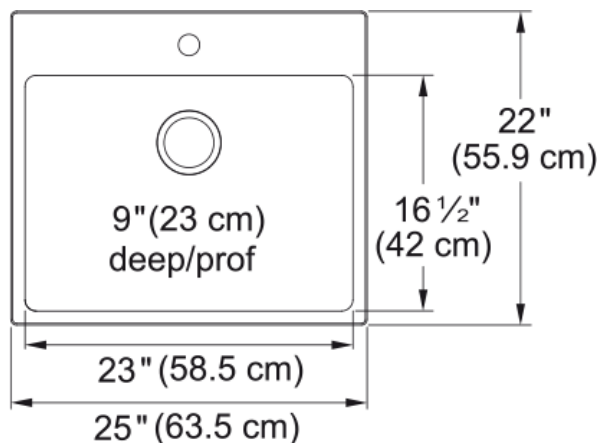

Brookmore Drop In Sink - BSL2225-9-1N | 101.0637.025

Technical Data

Aspect

Sink type	Sink
Type of material	Stainless steel
Number of bowls	1
Color	Steel
Surface finish	Pearl

Product Dimensions

Exterior size: right to left	25
Exterior size: front to back	22.008
Large bowl size: right to left	23.031
Large bowl size: front to back	16.535
Large bowl: depth	9.055

Installation

Minimum cabinet size	27"
----------------------	-----

Product specifications

Installation type	Topmount / drop in
Drain hole	3 1/2"
Position of drainer	No drainer

Product identification

Product brand	Kindred
Collection	Brookmore
Certified by	IAPMO