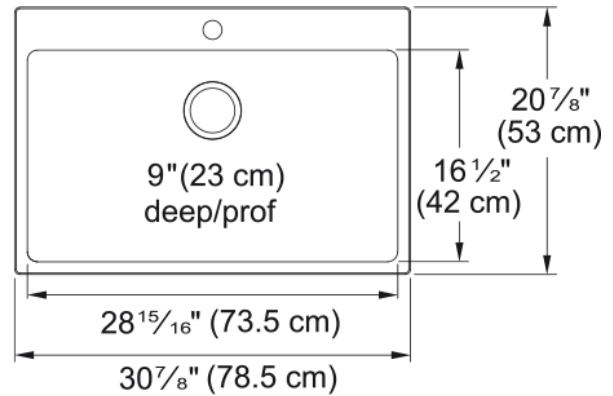

Brookmore Drop In Sink - BSL2131-9-1N | 101.0636.989

Technical Data

Aspect

Sink type	Sink
Type of material	Stainless steel
Number of bowls	1
Color	Steel
Surface finish	Pearl

Product Dimensions

Exterior size: right to left	30.906
Exterior size: front to back	20.866
Large bowl size: right to left	29
Large bowl size: front to back	16.535
Large bowl: depth	9.055

Installation

Minimum cabinet size	33"
----------------------	-----

Product specifications

Installation type	Topmount / drop in
Drain hole	3 1/2"
Position of drainer	No drainer

Product identification

Product brand	Kindred
Collection	Brookmore
Certified by	IAPMO