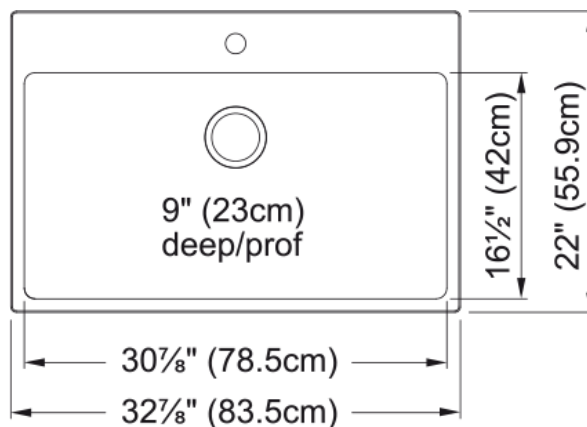

Brookmore Drop In Sink - BSL2233-9-1N | 101.0637.028

Technical Data

Aspect

Sink type	Sink
Type of material	Stainless steel
Number of bowls	1
Color	Steel
Surface finish	Pearl

Product Dimensions

Exterior size: right to left	32.874
Exterior size: front to back	22.008
Large bowl size: right to left	30.906
Large bowl size: front to back	16.535
Large bowl: depth	9.055

Installation

Minimum cabinet size	36"
----------------------	-----

Product specifications

Installation type	Topmount / drop in
Drain hole	3 1/2"
Position of drainer	No drainer

Product identification

Product brand	Kindred
Collection	Brookmore
Certified by	IAPMO