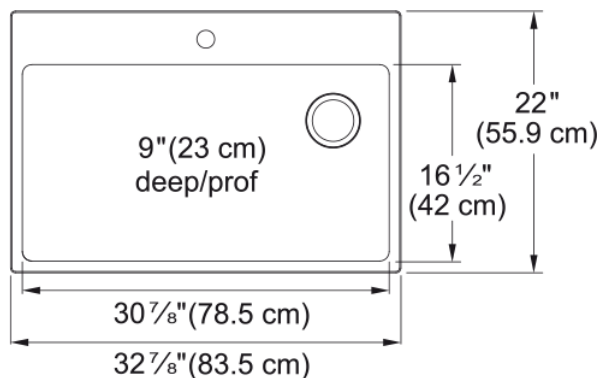

Brookmore Drop in Sink BSL2233-9-1N-OW | 101.0637.029

Technical Data

Aspect

Sink type	Sink
Type of material	Stainless steel
Number of bowls	1
Color	Steel
Surface finish	Pearl

Product Dimensions

Exterior size: right to left	32.874
Exterior size: front to back	22.008
Large bowl size: right to left	30.984
Large bowl size: front to back	16.535
Large bowl: depth	9.055

Installation

Minimum cabinet size	36"
----------------------	-----

Product specifications

Installation type	Topmount / drop in
Drain hole	3 1/2"
Position of drainer	No drainer

Product identification

Product brand	Kindred
Collection	Brookmore
Certified by	IAPMO