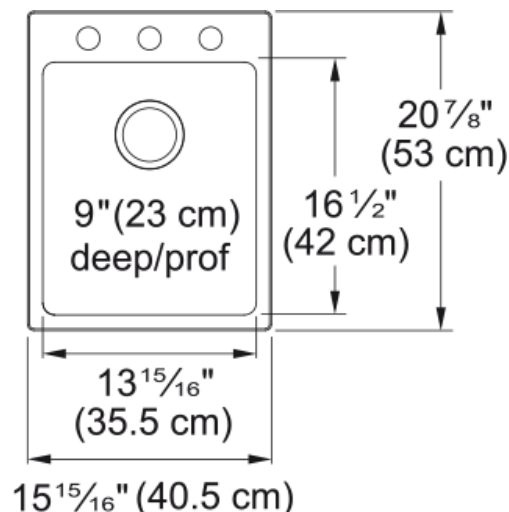

Brookmore Drop In Sink - BSL2116-9-3N | 101.0636.975

Technical Data

Aspect

Sink type	Sink
Type of material	Stainless steel
Number of bowls	1
Color	Steel
Surface finish	Pearl

Product Dimensions

Exterior size: right to left	15.945
Exterior size: front to back	20.866
Large bowl size: right to left	14.016
Large bowl size: front to back	16.535
Large bowl: depth	9.055

Installation

Minimum cabinet size	18"
----------------------	-----

Product specifications

Installation type	Topmount / drop in
Drain hole	3 1/2"
Position of drainer	No drainer

Product identification

Product brand	Kindred
Collection	Brookmore
Certified by	IAPMO