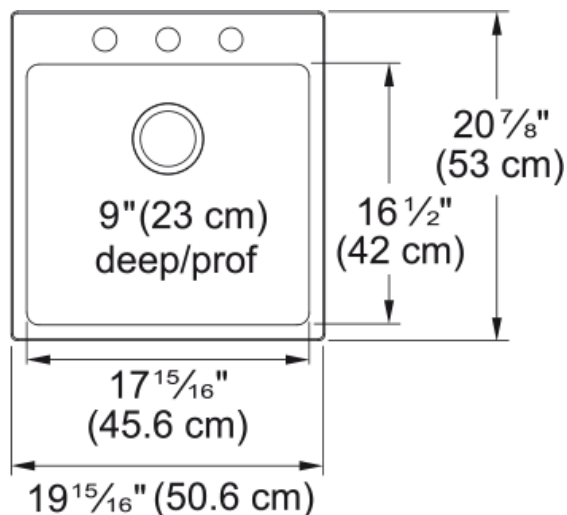

## Brookmore Drop In Sink - BSL2120-9-3N | 101.0636.979

### Technical Data

#### Product Dimensions

Exterior size: right to left	19.921
Exterior size: front to back	20.866
Large bowl size: right to left	17.953
Large bowl size: front to back	16.535
Large bowl: depth	9.055

#### Installation

Minimum cabinet size	24"
----------------------	-----