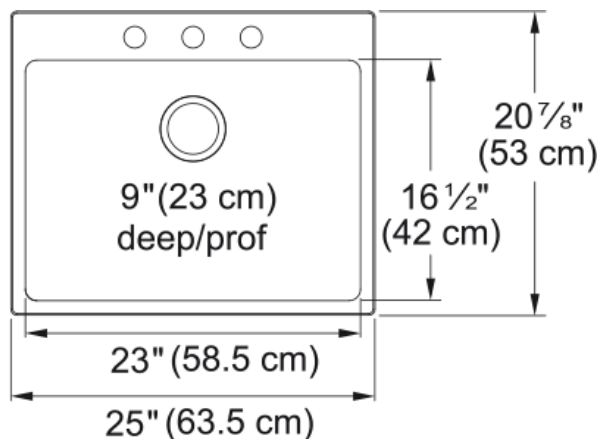

Brookmore Drop In Sink - BSL2125-9-3N | 101.0636.985

Technical Data

Aspect

| | |
|------------------|-----------------|
| Sink type | Sink |
| Type of material | Stainless steel |
| Number of bowls | 1 |
| Color | Steel |
| Surface finish | Pearl |

Product Dimensions

| | |
|--------------------------------|--------|
| Exterior size: right to left | 25 |
| Exterior size: front to back | 20.866 |
| Large bowl size: right to left | 23.031 |
| Large bowl size: front to back | 16.535 |
| Large bowl: depth | 9.055 |

Installation

| | |
|----------------------|-----|
| Minimum cabinet size | 27" |
|----------------------|-----|

Product specifications

| | |
|---------------------|--------------------|
| Installation type | Topmount / drop in |
| Drain hole | 3 1/2" |
| Position of drainer | No drainer |