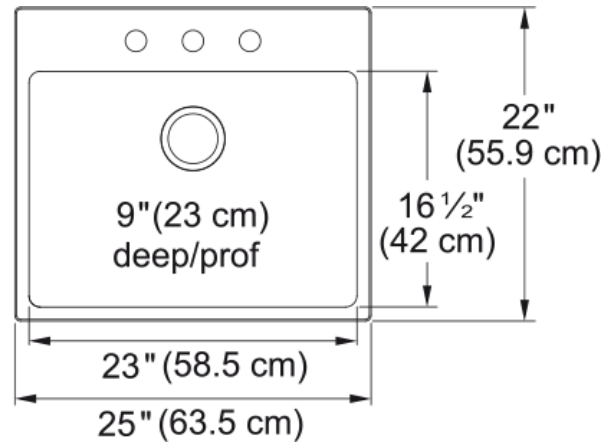

Brookmore Drop In Sink - BSL2225-9-3N | 101.0637.026

Technical Data

Aspect

Sink type	Sink
Type of material	Stainless steel
Number of bowls	1
Color	Steel
Surface finish	Pearl

Product Dimensions

Exterior size: right to left	25
Exterior size: front to back	22.008
Large bowl size: right to left	23.031
Large bowl size: front to back	16.535
Large bowl: depth	9.055

Installation

Minimum cabinet size	27"
----------------------	-----

Product specifications

Installation type	Topmount / drop in
Drain hole	3 1/2"
Position of drainer	No drainer

Product identification

Product brand	Kindred
Collection	Brookmore
Certified by	IAPMO