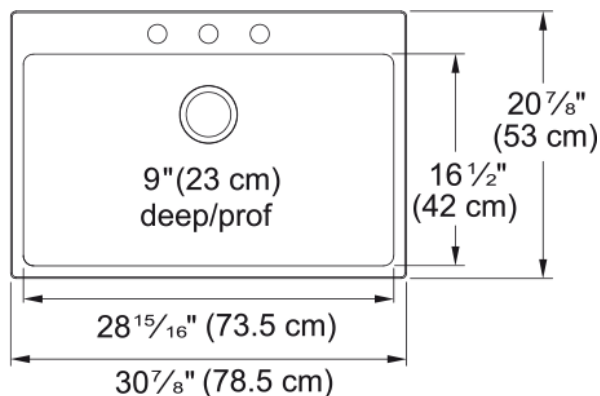

## Brookmore Drop In Sink - BSL2131-9-3N | 101.0636.991

#### Product Dimensions

Exterior size: right to left	30.906
Exterior size: front to back	20.866
Large bowl size: right to left	29
Large bowl size: front to back	16.535
Large bowl: depth	9.055