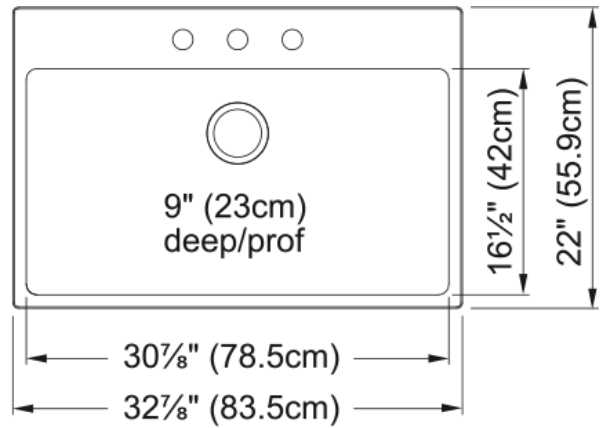

# Brookmore Drop In Sink - BSL2233-9-3N | 101.0637.030

### Product Dimensions

Exterior size: right to left	32.874
Exterior size: front to back	22.008
Large bowl size: right to left	30.906
Large bowl size: front to back	16.535
Large bowl: depth	9.055