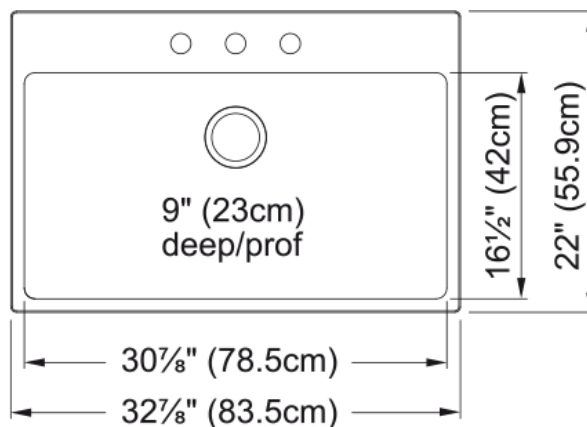

Brookmore Drop in Sink BSL2233-9-3N-OW | 101.0637.031

Technical Data

Aspect

Sink type	Sink
Type of material	Stainless steel
Number of bowls	1
Color	Steel
Surface finish	Pearl

Product Dimensions

Exterior size: right to left	32.874
Exterior size: front to back	22.008
Large bowl size: right to left	30.984
Large bowl size: front to back	16.535
Large bowl: depth	9.055

Installation

Minimum cabinet size	36"
----------------------	-----

Product specifications

Installation type	Topmount / drop in
Drain hole	3 1/2"
Position of drainer	No drainer

Product identification

Product brand	Kindred
Collection	Brookmore
Certified by	IAPMO