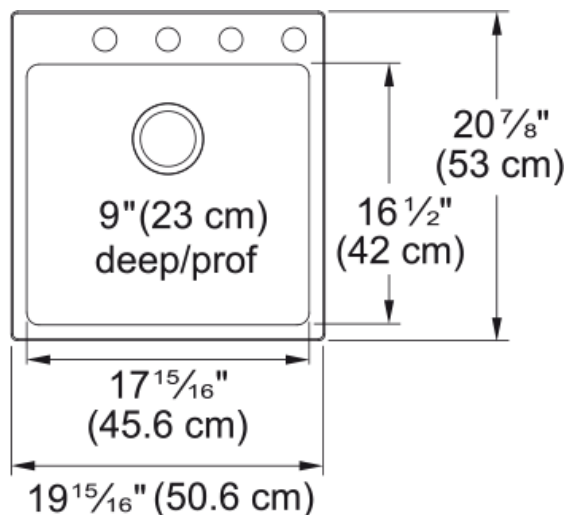

Brookmore Drop In Sink - BSL2120-9-4N | 101.0636.981

Technical Data

Aspect

Sink type	Sink
Type of material	Stainless steel
Number of bowls	1
Color	Steel
Surface finish	Pearl

Product Dimensions

Exterior size: right to left	19.921
Exterior size: front to back	20.866
Large bowl size: right to left	17.953
Large bowl size: front to back	16.535
Large bowl: depth	9.055

Installation

Minimum cabinet size	24"
----------------------	-----

Product specifications

Installation type	Topmount / drop in
Drain hole	3 1/2"
Position of drainer	No drainer

Product identification

Product brand	Kindred
Collection	Brookmore
Certified by	IAPMO

Features

Drainers number	No drainer
Product reversibility	No
Faucet ledge	Yes
Strainer assembly included	No
Strainer assembly type	No waste kit

Overflow	No
Number of faucet holes	4
Soap dispenser hole	No