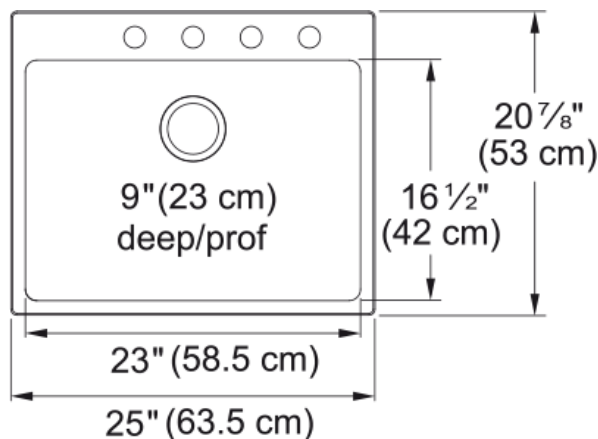

Brookmore Drop In Sink - BSL2125-9-4N | 101.0636.987

Technical Data

Aspect

Sink type	Sink
Type of material	Stainless steel
Number of bowls	1
Color	Steel
Surface finish	Pearl

Product Dimensions

Exterior size: right to left	25
Exterior size: front to back	20.866
Large bowl size: right to left	23.031
Large bowl size: front to back	16.535
Large bowl: depth	9.055

Installation

Minimum cabinet size	27"
----------------------	-----

Product specifications

Installation type	Topmount / drop in
Drain hole	3 1/2"
Position of drainer	No drainer

Product identification

Product brand	Kindred
Collection	Brookmore
Certified by	IAPMO

Features

Drainers number	No drainer
Product reversibility	No
Faucet ledge	Yes
Strainer assembly included	No
Strainer assembly type	No waste kit

Overflow	No
Number of faucet holes	4
Soap dispenser hole	No