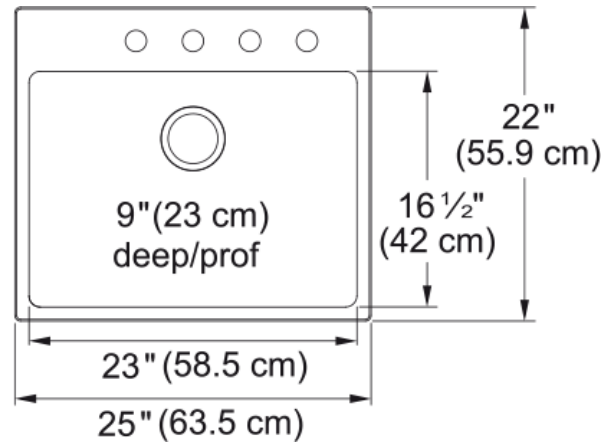

## Brookmore Drop In Sink - BSL2225-9-4N | 101.0637.027

#### Product Dimensions

Exterior size: right to left	25
Exterior size: front to back	22.008
Large bowl size: right to left	23.031
Large bowl size: front to back	16.535
Large bowl: depth	9.055

#### Installation

Minimum cabinet size	27"
----------------------	-----