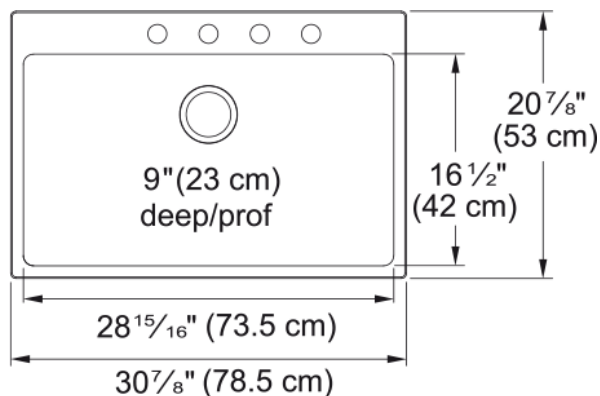

Brookmore Drop In Sink - BSL2131-9-4N | 101.0636.993

Technical Data

Aspect

Sink type	Sink
Type of material	Stainless steel
Number of bowls	1
Color	Steel
Surface finish	Pearl

Product Dimensions

Exterior size: right to left	30.906
Exterior size: front to back	20.866
Large bowl size: right to left	29
Large bowl size: front to back	16.535
Large bowl: depth	9.055

Installation

Minimum cabinet size	33"
----------------------	-----

Product specifications

Installation type	Topmount / drop in
Drain hole	3 1/2"
Position of drainer	No drainer

Product identification

Product brand	Kindred
Collection	Brookmore
Certified by	IAPMO