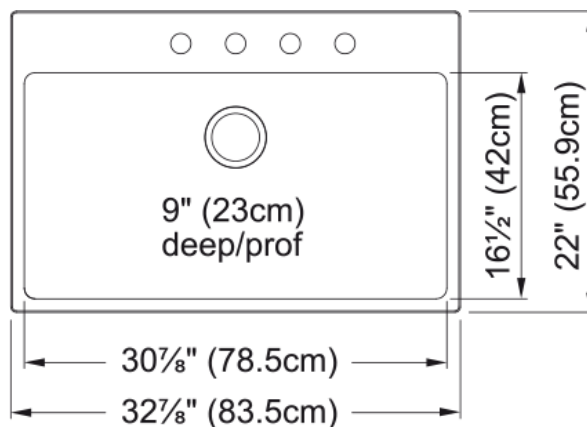

Brookmore Drop In Sink - BSL2233-9-4N | 101.0637.032

Technical Data

Aspect

Sink type	Sink
Type of material	Stainless steel
Number of bowls	1
Color	Steel
Surface finish	Pearl

Product Dimensions

Exterior size: right to left	32.874
Exterior size: front to back	22.008
Large bowl size: right to left	30.906
Large bowl size: front to back	16.535
Large bowl: depth	9.055

Installation

Minimum cabinet size	36"
----------------------	-----

Product specifications

Installation type	Topmount / drop in
Drain hole	3 1/2"
Position of drainer	No drainer

Product identification

Product brand	Kindred
Collection	Brookmore
Certified by	IAPMO