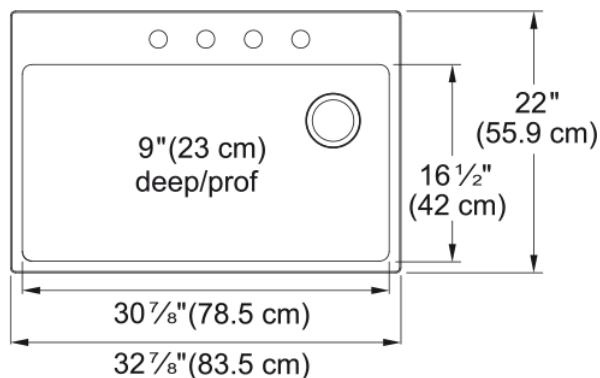

Brookmore Drop in Sink BSL2233-9-4N-OW | 101.0637.033

Technical Data

Aspect

| | |
|------------------|-----------------|
| Sink type | Sink |
| Type of material | Stainless steel |
| Number of bowls | 1 |
| Color | Steel |
| Surface finish | Pearl |

Product Dimensions

| | |
|--------------------------------|--------|
| Exterior size: right to left | 32.874 |
| Exterior size: front to back | 22.008 |
| Large bowl size: right to left | 30.984 |
| Large bowl size: front to back | 16.535 |
| Large bowl: depth | 9.055 |

Installation

| | |
|----------------------|-----|
| Minimum cabinet size | 36" |
|----------------------|-----|

Product specifications

| | |
|---------------------|--------------------|
| Installation type | Topmount / drop in |
| Drain hole | 3 1/2" |
| Position of drainer | No drainer |