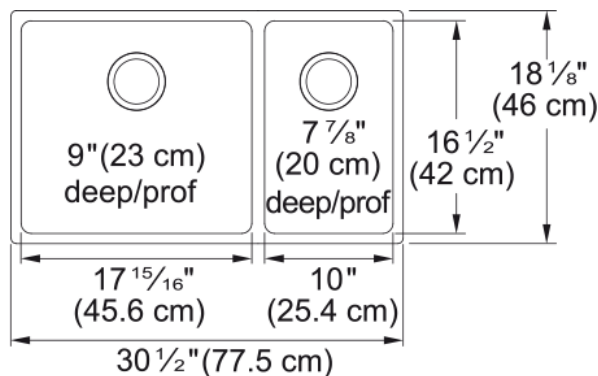

Brookmore Undermount Sink BCU1831R-9N | 122.0637.629

Technical Data

Aspect

Sink type	Sink
Type of material	Stainless steel
Number of bowls	1,5
Color	Steel
Surface finish	Pearl

Product Dimensions

Exterior size: right to left	30.512
Exterior size: front to back	18.11
Large bowl size: right to left	17.953
Large bowl size: front to back	16.535
Large bowl: depth	9.055
Small bowl size: right to left	10
Small bowl size: front to back	16.535
Small bowl: depth	7.874

Installation

Minimum cabinet size	36"
----------------------	-----

Product specifications

Installation type	Undermount
Drain hole	3 1/2"
Position of drainer	No drainer

Product identification

Product brand	Kindred
Collection	Brookmore
Certified by	IAPMO