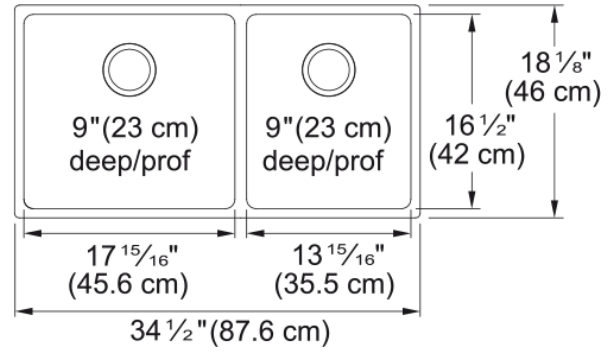

## Technical Data

### Product Dimensions

Exterior size: right to left	34.488
Exterior size: front to back	18.11
Large bowl size: right to left	17.953
Large bowl size: front to back	16.535
Large bowl: depth	9.055
Small bowl size: right to left	14
Small bowl size: front to back	16.535
Small bowl: depth	9.055

### Installation

Minimum cabinet size	39"
----------------------	-----