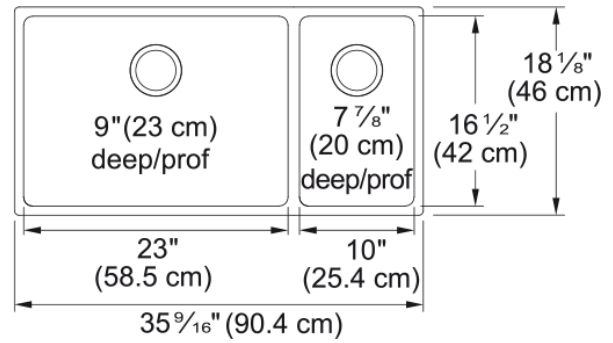

Brookmore Undermount Sink BCU1836R-9N | 122.0638.275

Technical Data

Aspect

Sink type	Sink
Type of material	Stainless steel
Number of bowls	1,5
Color	Steel
Surface finsh	Pearl

Product Dimensions

Exterior size: right to left	35.591
Exterior size: front to back	18.11
Large bowl size: right to left	23.031
Large bowl size: front to back	16.535
Large bowl: depth	9.055
Small bowl size: right to left	10
Small bowl size: front to back	16.535
Small bowl: depth	7.874

Installation

Minimum cabinet size	39"
----------------------	-----

Product specifications

Installation type	Undermount
Drain hole	3 1/2"
Position of drainer	No drainer

Product identification

Product brand	Kindred
Collection	Brookmore
Certified by	IAPMO