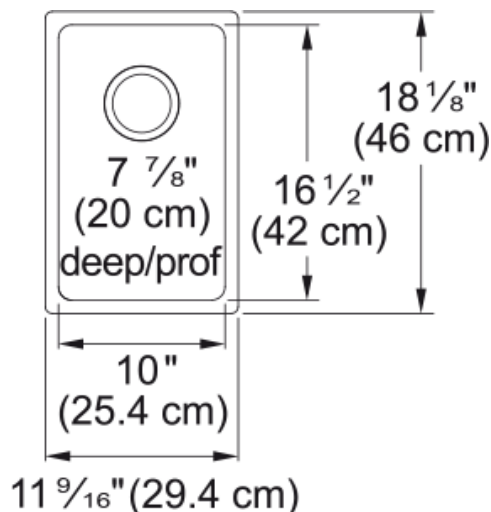

Brookmore Undermount Sink - BSU1812-8N | 122.0637.636

Technical Data

Aspect

Sink type	Sink
Type of material	Stainless steel
Number of bowls	1
Color	Steel
Surface finish	Pearl

Product Dimensions

Exterior size: right to left	11.575
Exterior size: front to back	18.11
Large bowl size: right to left	10
Large bowl size: front to back	16.535
Large bowl: depth	7.874

Installation

Minimum cabinet size	18"
----------------------	-----

Product specifications

Installation type	Undermount
Drain hole	3 1/2"
Position of drainer	No drainer

Product identification

Product brand	Kindred
Collection	Brookmore
Certified by	IAPMO

Features

Drainers number	No drainer
Product reversibility	No
Faucet ledge	No
Strainer assembly included	No
Strainer assembly type	No waste kit

Overflow	No
Number of faucet holes	No faucet hole
Soap dispenser hole	No