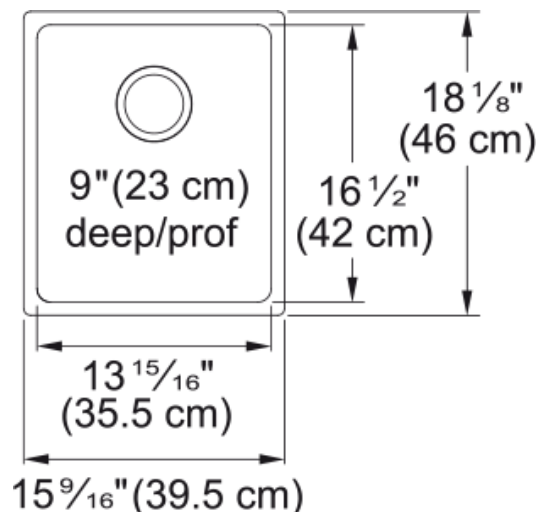

Brookmore Undermount Sink - BSU1816-9N | 122.0637.638

Technical Data

Aspect

Sink type	Sink
Type of material	Stainless steel
Number of bowls	1
Color	Steel
Surface finish	Pearl

Product Dimensions

Exterior size: right to left	15.551
Exterior size: front to back	18.11
Large bowl size: right to left	14.016
Large bowl size: front to back	16.535
Large bowl: depth	9.055

Installation

Minimum cabinet size	21"
----------------------	-----

Product specifications

Installation type	Undermount
Drain hole	3 1/2"
Position of drainer	No drainer

Product identification

Product brand	Kindred
Collection	Brookmore
Certified by	IAPMO