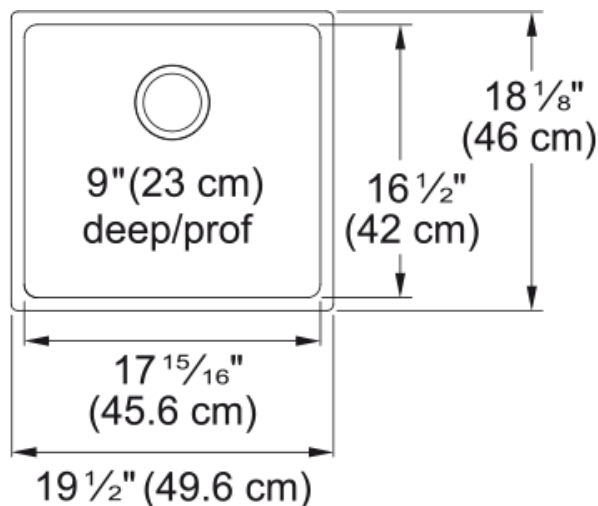

Brookmore Undermount Sink - BSU1820-9N | 122.0637.640

Technical Data

Aspect

Sink type	Sink
Type of material	Stainless steel
Number of bowls	1
Color	Steel
Surface finish	Pearl

Product Dimensions

Exterior size: right to left	19.528
Exterior size: front to back	18.11
Large bowl size: right to left	17.953
Large bowl size: front to back	16.535
Large bowl: depth	9.055

Installation

Minimum cabinet size	24"
----------------------	-----

Product specifications

Installation type	Undermount
Drain hole	3 1/2"
Position of drainer	No drainer

Product identification

Product brand	Kindred
Collection	Brookmore
Certified by	IAPMO

Features

Drainers number	No drainer
Product reversibility	No
Faucet ledge	No
Strainer assembly included	No
Strainer assembly type	No waste kit

Overflow	No
Number of faucet holes	No faucet hole
Soap dispenser hole	No