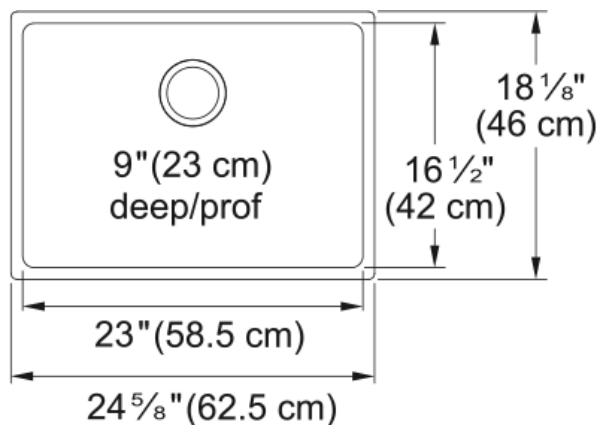

### Technical Data

#### Product Dimensions

Exterior size: right to left	24.606
Exterior size: front to back	18.11
Large bowl size: right to left	23.031
Large bowl size: front to back	16.535
Large bowl: depth	9.055

#### Installation

Minimum cabinet size	30"
----------------------	-----