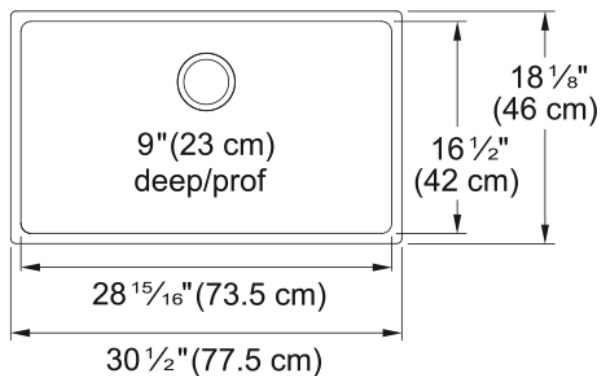

Brookmore Undermount Sink - BSU1831-9N | 122.0637.644

Technical Data

Aspect

Sink type	Sink
Type of material	Stainless steel
Number of bowls	1
Color	Steel
Surface finish	Pearl

Product Dimensions

Exterior size: right to left	30.512
Exterior size: front to back	18.11
Large bowl size: right to left	29
Large bowl size: front to back	16.535
Large bowl: depth	9.055

Installation

Minimum cabinet size	36"
----------------------	-----

Product specifications

Installation type	Undermount
Drain hole	3 1/2"
Position of drainer	No drainer

Product identification

Product brand	Kindred
Collection	Brookmore
Certified by	IAPMO