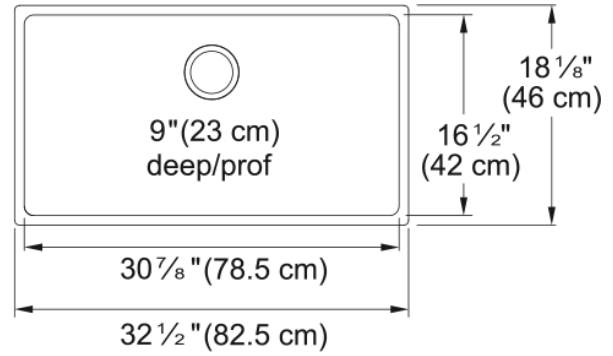

Brookmore Undermount Sink - BSU1832-9N | 122.0638.276

Technical Data

Aspect

Sink type	Sink
Type of material	Stainless steel
Number of bowls	1
Color	Steel
Surface finish	Pearl

Product Dimensions

Exterior size: right to left	32.48
Exterior size: front to back	18.11
Large bowl size: right to left	31
Large bowl size: front to back	16.535
Large bowl: depth	9.055

Installation

Minimum cabinet size	36"
----------------------	-----

Product specifications

Installation type	Undermount
Drain hole	3 1/2"
Position of drainer	No drainer

Product identification

Product brand	Kindred
Collection	Brookmore
Certified by	IAPMO