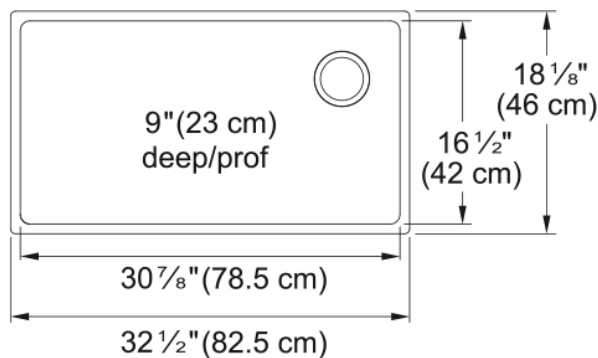

Brookmore Undermount Sink BSU1832-9N-OW | 122.0638.277

Technical Data

Aspect

Sink type	Sink
Type of material	Stainless steel
Number of bowls	1
Color	Steel
Surface finish	Pearl

Product Dimensions

Exterior size: right to left	32.48
Exterior size: front to back	18.11
Large bowl size: right to left	31
Large bowl size: front to back	16.535
Large bowl: depth	9.055

Installation

Minimum cabinet size	36"
----------------------	-----

Product specifications

Installation type	Undermount
Drain hole	3 1/2"
Position of drainer	No drainer

Product identification

Product brand	Kindred
Collection	Brookmore
Certified by	IAPMO