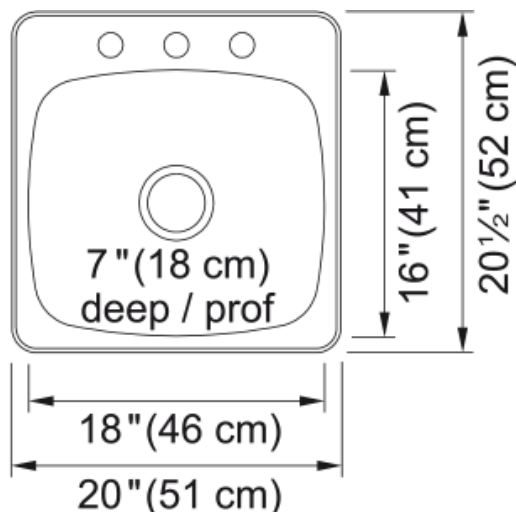

## Reginox Drop In Sink - RSL2020-3 | 101.0045.302

#### Product Dimensions

Exterior size: right to left	20.472
Exterior size: front to back	20.079
Large bowl size: right to left	15.984
Large bowl size: front to back	17.992
Large bowl: depth	7.008

#### Installation

Minimum cabinet size	24"
----------------------	-----

#### Product specifications

Installation type	Topmount / drop in
Drain hole	3 1/2"
Position of drainer	No drainer