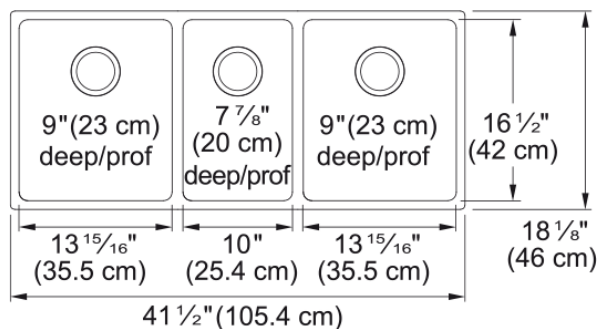

Brookmore Undermount Sink - BTU1841-9N | 122.0638.278

Technical Data

Aspect

Sink type	Sink
Type of material	Stainless steel
Number of bowls	2,5
Color	Steel
Surface finsh	Pearl

Product Dimensions

Exterior size: right to left	41.496
Exterior size: front to back	18.11
Large bowl size: right to left	14.016
Large bowl size: front to back	16.535
Large bowl: depth	9.055
Small bowl size: right to left	10
Small bowl size: front to back	16.535
Small bowl: depth	7.874

Installation

Minimum cabinet size	45"
----------------------	-----

Product specifications

Installation type	Undermount
Drain hole	3 1/2"
Position of drainer	No drainer

Product identification

Product brand	Kindred
Collection	Brookmore
Certified by	IAPMO