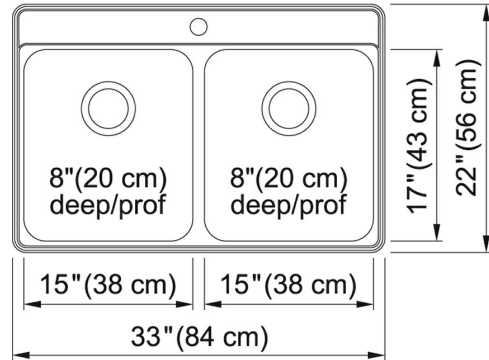

Stainless Steel | 101.0637.052

FAMILY : Sinks | FINISH : Stainless Steel | INSTALLATION TYPE : Topmount | SERIES : Creemore | MODEL : FCDLA3322-8-1CB

TECHNICAL DATA

Width overall	22"
Length overall	33"
Width of large bowl	17"
Length of large bowl	15"
Depth of large bowl	8"
Cabinet Size	36"
Number of Bowls	2
Waste Outlet Diameter	3 1/2"
Cut-Out Template	Yes
Faucet Hole	1
Type of Material	20 Gauge Stainless Steel
Surface Finish	Satin
Waste Kit Included	Yes
Length of small bowl	15"
Width of small bowl	17"
Depth of small bowl	8"
Model Name	FCDLA3322-8-1CB