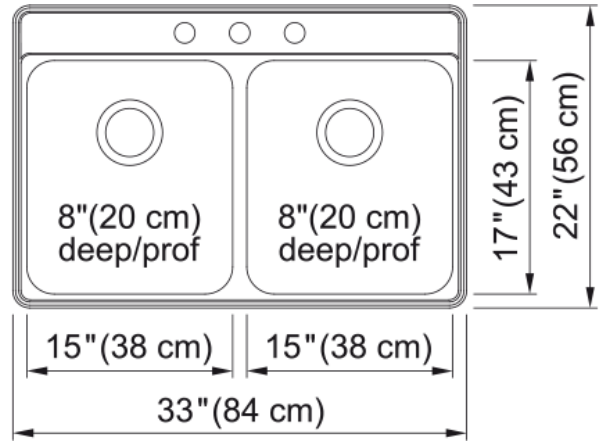

# Creemore Drop In Sink FCDLA3322-8-3CBN | 101.0632.994

### Product Dimensions

Exterior size: right to left	33
Exterior size: front to back	22
Large bowl size: right to left	15
Large bowl size: front to back	17
Large bowl: depth	8
Small bowl size: right to left	15
Small bowl size: front to back	17
Small bowl: depth	8

### Installation

Minimum cabinet size	36"
----------------------	-----