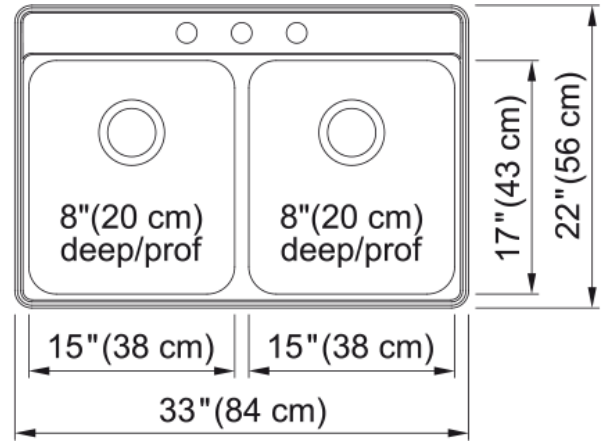

Creemore Drop In Sink CDLA3322-8-3CBN | 101.0632.992

Technical Data

Aspect

Sink type	Sink
Type of material	Stainless steel
Number of bowls	2
Color	Steel
Surface finish	Diamond

Product Dimensions

Exterior size: right to left	33
Exterior size: front to back	22
Large bowl size: right to left	15
Large bowl size: front to back	17
Large bowl: depth	8
Small bowl size: right to left	15
Small bowl size: front to back	17
Small bowl: depth	8

Installation

Minimum cabinet size	36"
----------------------	-----

Product specifications

Installation type	Topmount / drop in
Drain hole	3 1/2"
Position of drainer	No drainer

Product identification

Product brand	Kindred
Collection	Creemore
Certified by	IAPMO