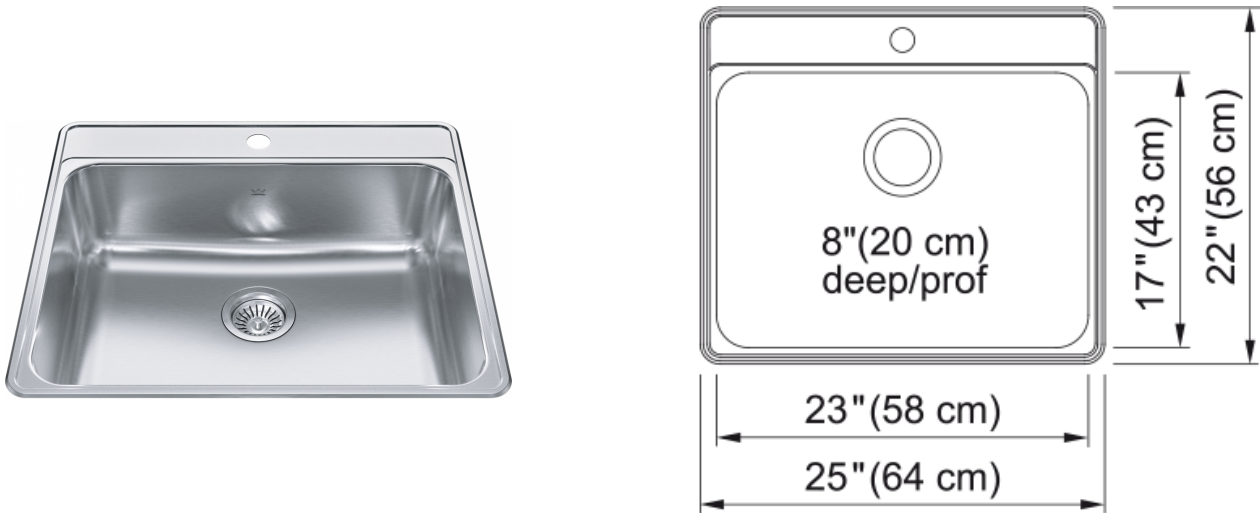

# Creemore Drop In Sink CSLA2522-8-1CBN | 101.0632.985

### Aspect

Sink type	Sink
Type of material	Stainless steel
Number of bowls	1
Color	Steel
Surface finish	Silk

### Product Dimensions

Exterior size: right to left	25
Exterior size: front to back	22
Large bowl size: right to left	23
Large bowl size: front to back	17
Large bowl: depth	8