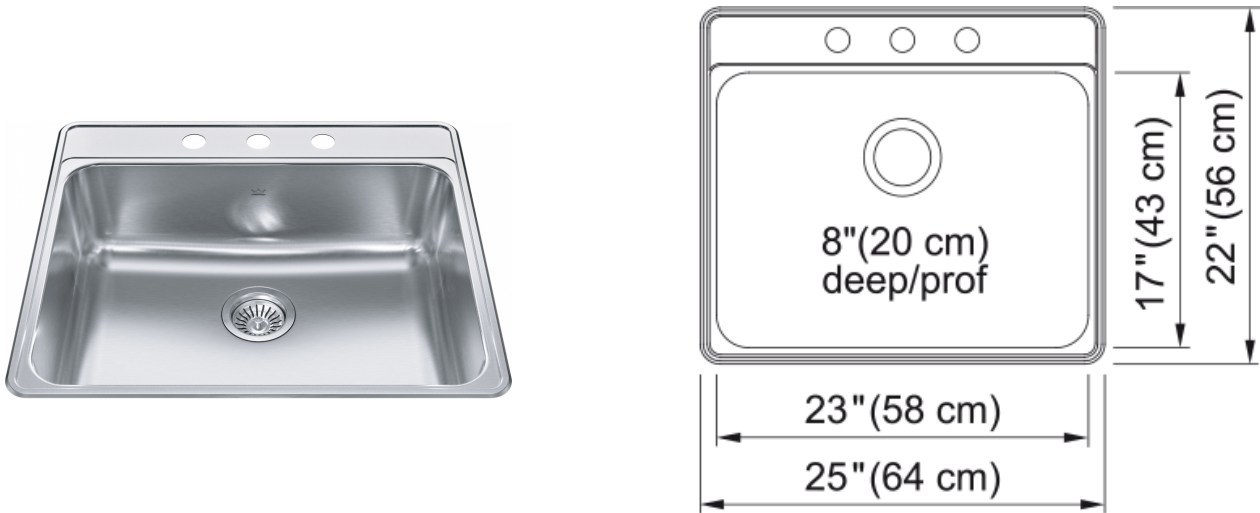

Creemore Drop In Sink CSLA2522-8-3CBN | 101.0632.986

Technical Data

Aspect

Sink type	Sink
Type of material	Stainless steel
Number of bowls	1
Color	Steel
Surface finish	Silk

Product Dimensions

Exterior size: right to left	25
Exterior size: front to back	22
Large bowl size: right to left	23
Large bowl size: front to back	17
Large bowl: depth	8

Installation

Minimum cabinet size	27"
----------------------	-----

Product specifications

Installation type	Topmount / drop in
Drain hole	3 1/2"
Position of drainer	No drainer

Product identification

Product brand	Kindred
Collection	Creemore
Certified by	IAPMO

Features

Drainers number	No drainer
Product reversibility	No
Faucet ledge	Yes
Strainer assembly included	No
Strainer assembly type	No waste kit

Overflow	No
Number of faucet holes	3
Soap dispenser hole	Yes