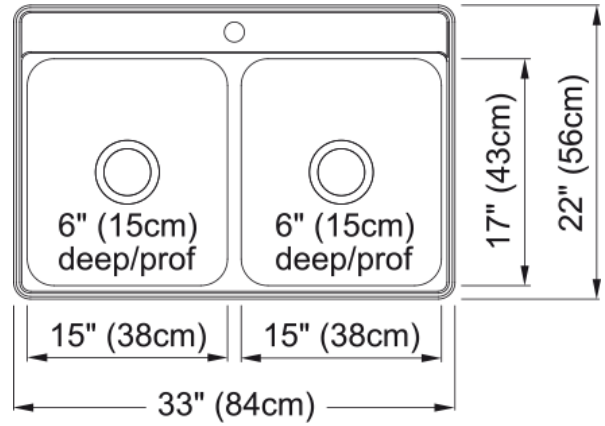

Creemore Drop In Sink - CDLA3322-6-1N | 101.0632.987

Technical Data

Aspect

Sink type	Sink
Type of material	Stainless steel
Number of bowls	2
Color	Steel
Surface finish	Silk

Product Dimensions

Exterior size: right to left	33
Exterior size: front to back	21.976
Large bowl size: right to left	15
Large bowl size: front to back	17
Large bowl: depth	6
Small bowl size: right to left	15
Small bowl size: front to back	17
Small bowl: depth	6

Installation

Minimum cabinet size	36"
----------------------	-----

Product specifications

Installation type	Topmount / drop in
Drain hole	3 1/2"
Position of drainer	No drainer

Product identification

Product brand	Kindred
Collection	Creemore
Certified by	IAPMO