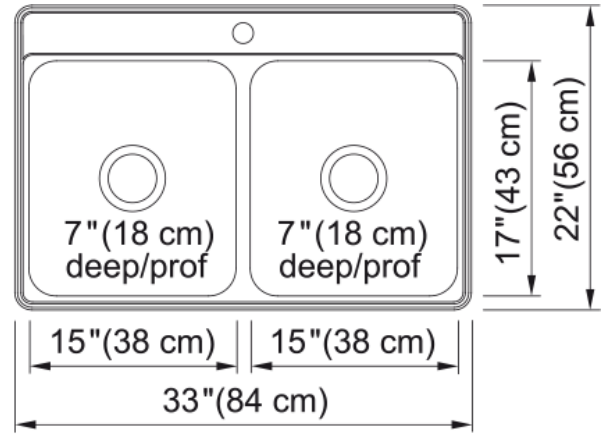

# Creemore Drop In Sink - CDLA3322-7-1N | 101.0632.989

## Technical Data

### Product Dimensions

Exterior size: right to left	33
Exterior size: front to back	22
Large bowl size: right to left	15
Large bowl size: front to back	17
Large bowl: depth	7
Small bowl size: right to left	15
Small bowl size: front to back	16.969
Small bowl: depth	7

### Installation

Minimum cabinet size	36"
----------------------	-----