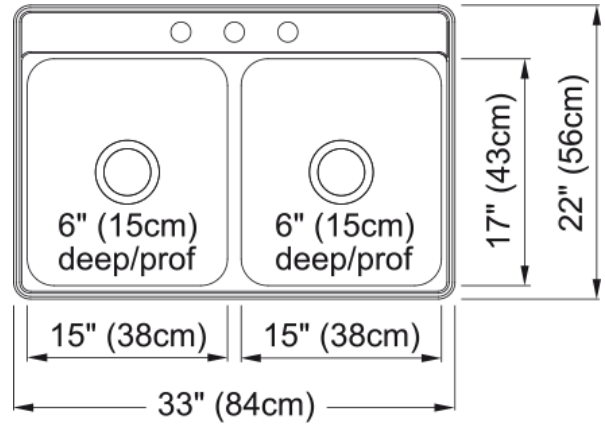

# Creemore Drop In Sink - CDLA3322-6-3N | 101.0632.988

### Product Dimensions

Exterior size: right to left	33
Exterior size: front to back	21.976
Large bowl size: right to left	15
Large bowl size: front to back	17
Large bowl: depth	6
Small bowl size: right to left	15
Small bowl size: front to back	17
Small bowl: depth	6