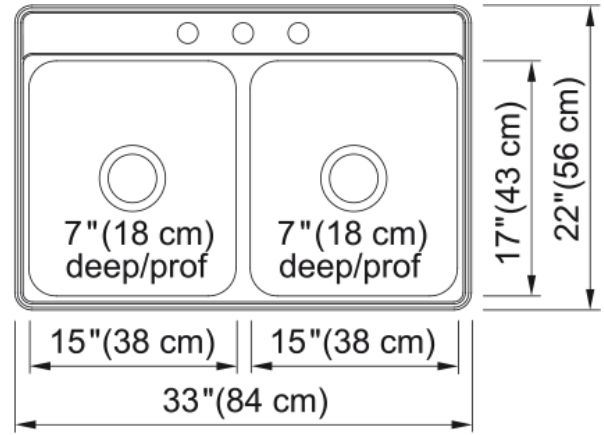

Creemore Drop In Sink - CDLA3322-7-3N | 101.0632.990

Technical Data

Aspect

Sink type	Sink
Type of material	Stainless steel
Number of bowls	2
Color	Steel
Surface finish	Silk

Product Dimensions

Exterior size: right to left	33
Exterior size: front to back	22
Large bowl size: right to left	15
Large bowl size: front to back	17
Large bowl: depth	7
Small bowl size: right to left	15
Small bowl size: front to back	16.969
Small bowl: depth	7

Installation

Minimum cabinet size	36"
----------------------	-----

Product specifications

Installation type	Topmount / drop in
Drain hole	3 1/2"
Position of drainer	No drainer

Product identification

Product brand	Kindred
Collection	Creemore
Certified by	IAPMO