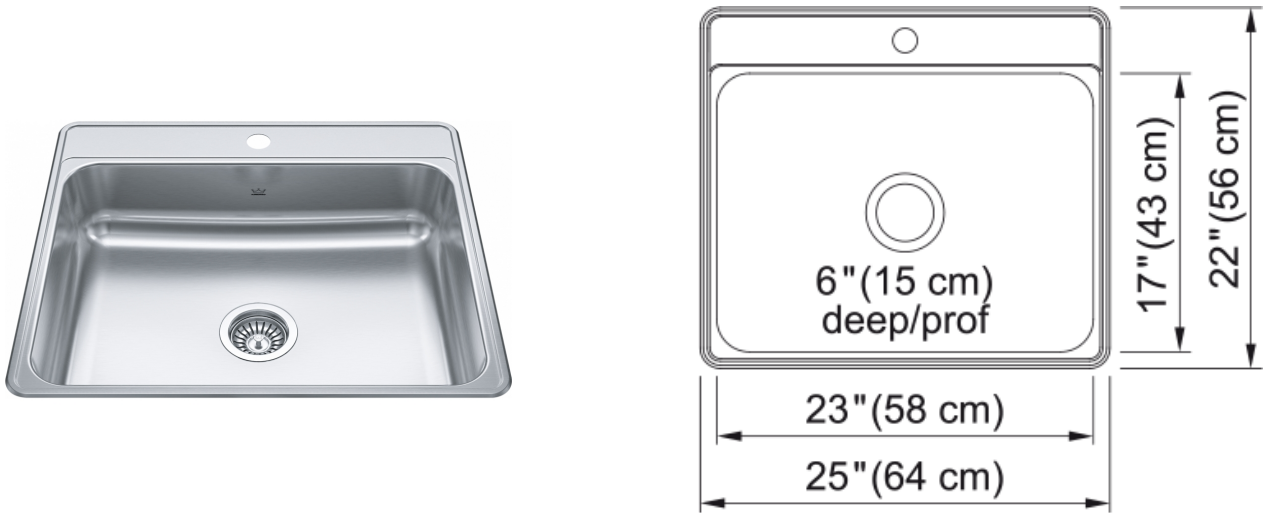

# Creemore Drop In Sink - CSLA2522-6-1N | 101.0632.981

### Aspect

Sink type	Sink
Type of material	Stainless steel
Number of bowls	1
Color	Steel
Surface finish	Diamond

### Product Dimensions

Exterior size: right to left	25
Exterior size: front to back	22
Large bowl size: right to left	23
Large bowl size: front to back	17
Large bowl: depth	6