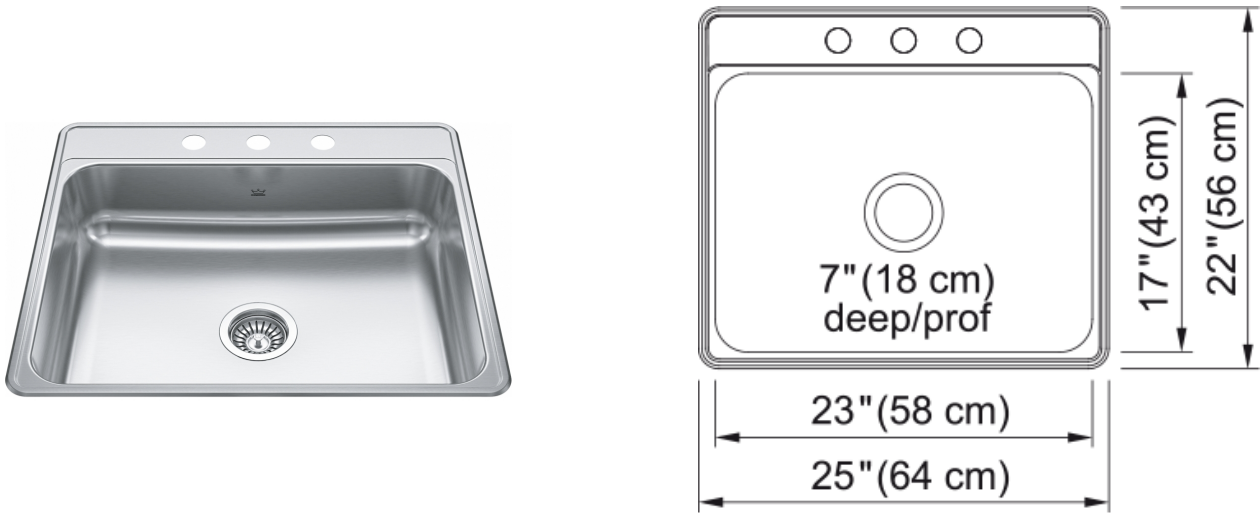

Creemore Drop In Sink - CSLA2522-7-3N | 101.0632.984

Technical Data

Aspect

Sink type	Sink
Type of material	Stainless steel
Number of bowls	1
Color	Steel
Surface finish	Silk

Product Dimensions

Exterior size: right to left	25
Exterior size: front to back	22
Large bowl size: right to left	23
Large bowl size: front to back	17
Large bowl: depth	7

Installation

Minimum cabinet size	27"
----------------------	-----

Product specifications

Installation type	Topmount / drop in
Drain hole	3 1/2"
Position of drainer	No drainer

Product identification

Product brand	Kindred
Collection	Creemore
Certified by	IAPMO

Features

Drainers number	No drainer
Product reversibility	No
Faucet ledge	Yes
Strainer assembly included	No
Strainer assembly type	No waste kit

Overflow	No
Number of faucet holes	3
Soap dispenser hole	Yes