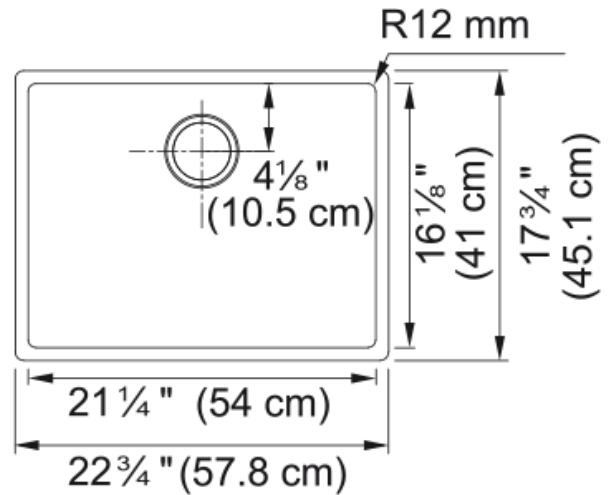

Cube Undermount Sink - CUX11021-ADA | 122.0484.653

Technical Data

Aspect

Sink type	Sink
Type of material	Stainless steel
Number of bowls	1
Color	Steel
Surface finish	Pearl

Product Dimensions

Exterior size: right to left	22.748
Exterior size: front to back	17.717
Large bowl size: right to left	21.26
Large bowl size: front to back	16.142
Large bowl: depth	5

Installation

Minimum cabinet size	27"

Product specifications

Installation type	Undermount
Drain hole	3 1/2"
Position of drainer	No drainer

Product identification

Product brand	FRANKE
Product family	Maris
Collection	Cube
Certified by	cUPC

Features

Drainers number	No drainer
Product reversibility	No
Faucet ledge	No
Strainer assembly included	No