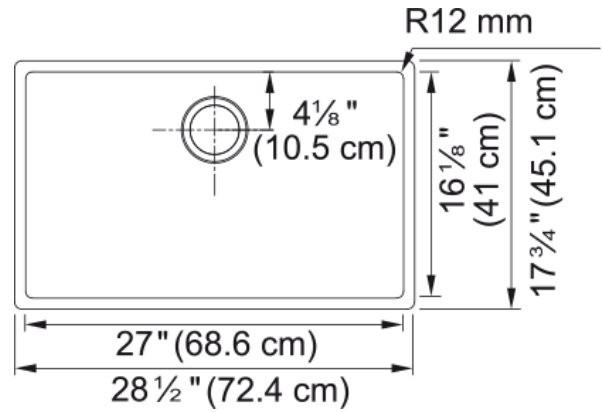

Cube Undermount Sink - CUX11027-ADA | 122.0484.656

Technical Data

Aspect

Sink type	Sink
Type of material	Stainless steel
Number of bowls	1
Color	Steel
Surface finish	Pearl

Product Dimensions

Exterior size: right to left	28.5
Exterior size: front to back	17.717
Large bowl size: right to left	26.969
Large bowl size: front to back	16.142
Large bowl: depth	5

Installation

Minimum cabinet size	33"
----------------------	-----

Product specifications

Installation type	Undermount
Drain hole	3 1/2"
Position of drainer	No drainer

Product identification

Product brand	FRANKE
Product family	Maris
Collection	Cube
Certified by	cUPC