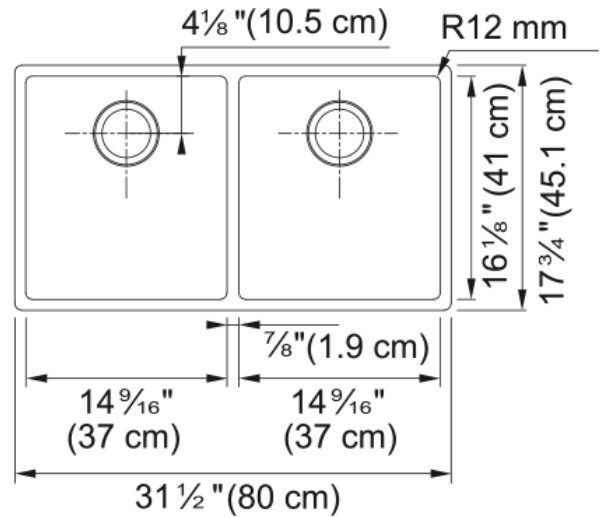

### Technical Data

#### Product Dimensions

Exterior size: right to left	31.496
Exterior size: front to back	17.717
Large bowl size: right to left	14.567
Large bowl size: front to back	16.142
Large bowl: depth	9.055
Small bowl size: right to left	14.567
Small bowl size: front to back	16.142
Small bowl: depth	9.055

#### Installation

Minimum cabinet size	36"
----------------------	-----