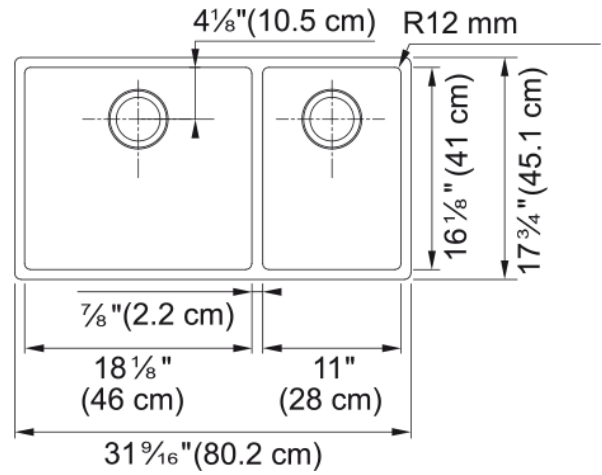

### Technical Data

#### Product Dimensions

Exterior size: right to left	31.496
Exterior size: front to back	17.717
Large bowl size: right to left	18.11
Large bowl size: front to back	16.142
Large bowl: depth	9.055
Small bowl size: right to left	11.024
Small bowl size: front to back	16.142
Small bowl: depth	9.055

#### Installation

Minimum cabinet size	36"
----------------------	-----