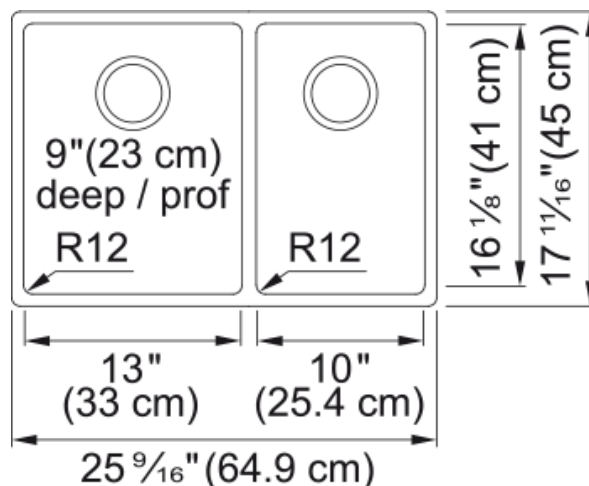

Cube Undermount Sink - CUX16024 | 122.0627.662

Technical Data

Aspect

Sink type	Sink
Type of material	Stainless steel
Number of bowls	1,5
Color	Steel
Surface finish	Pearl

Product Dimensions

Exterior size: right to left	25.575
Exterior size: front to back	17.717
Large bowl size: right to left	12.992
Large bowl size: front to back	16.142
Large bowl: depth	9.055
Small bowl size: right to left	10
Small bowl size: front to back	16.142
Small bowl: depth	9.055

Installation

Minimum cabinet size	30"
----------------------	-----

Product specifications

Installation type	Undermount
Drain hole	3 1/2"
Position of drainer	No drainer

Product identification

Product brand	FRANKE
Product family	Maris
Collection	Cube
Certified by	IAPMO