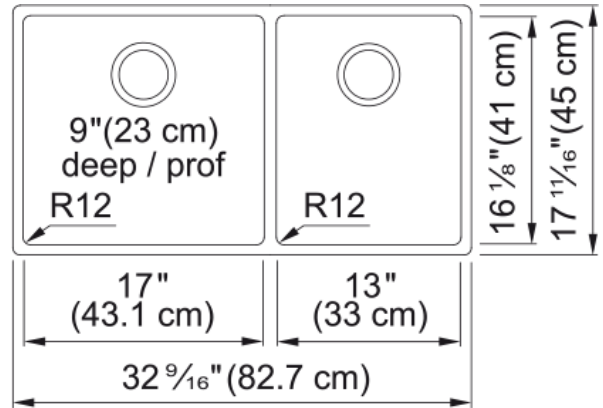

Cube Undermount Sink - CUX16032 | 122.0627.664

Technical Data

Aspect

Sink type	Sink
Type of material	Stainless steel
Number of bowls	1,5
Color	Steel
Surface finish	Pearl

Product Dimensions

Exterior size: right to left	32.575
Exterior size: front to back	17.717
Large bowl size: right to left	17.004
Large bowl size: front to back	16.142
Large bowl: depth	9.055
Small bowl size: right to left	12.992
Small bowl size: front to back	16.142
Small bowl: depth	9.055

Installation

Minimum cabinet size	36"
----------------------	-----

Product specifications

Installation type	Undermount
Drain hole	3 1/2"
Position of drainer	No drainer

Product identification

Product brand	FRANKE
Product family	Maris
Collection	Cube
Certified by	IAPMO